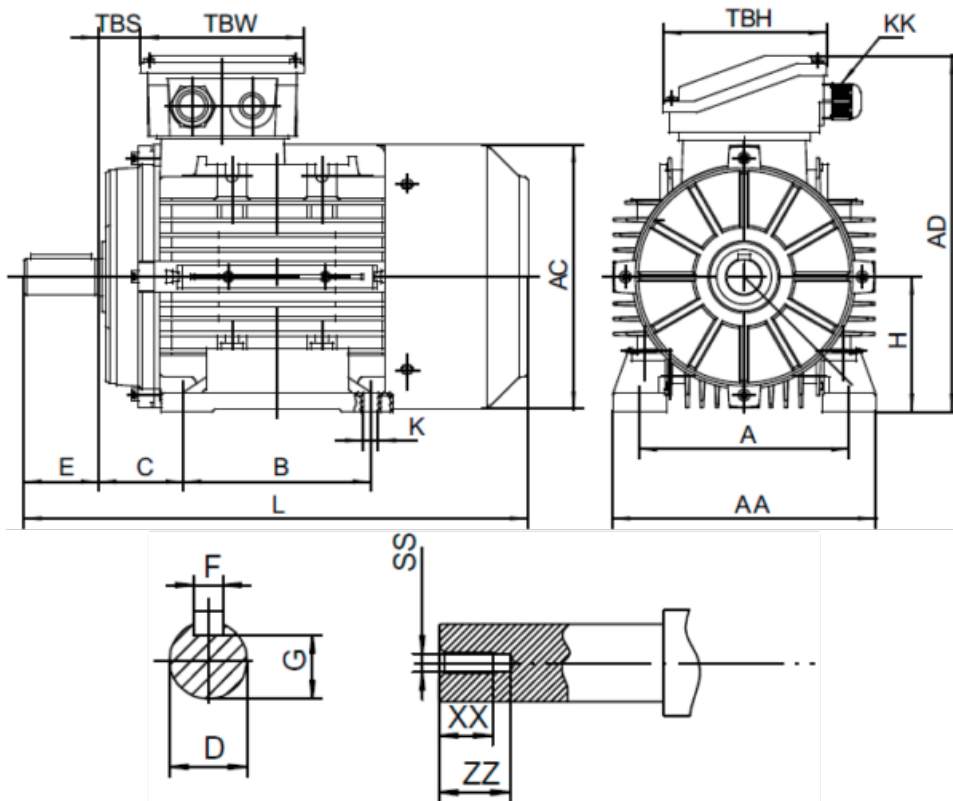

Data Sheet

Article number: 25180055042240

Description: Kleedrive T3A 132S-4 5.5kw 1400 rpm UL/CSA
3x400/690V 50 HZ IP55 B3 Eff=89,6%

Measures

A = 216	F = 10	TBW = 118
AA = 260	G = 33	XX = 28
AC = Ø261	H = 132	ZZ = 37
AD = 323	KK = -	
B = 140	L = 460	
C = 89	SS = M12	
D = Ø38	TBH = 118	
E = 80	TBS = 36.5	